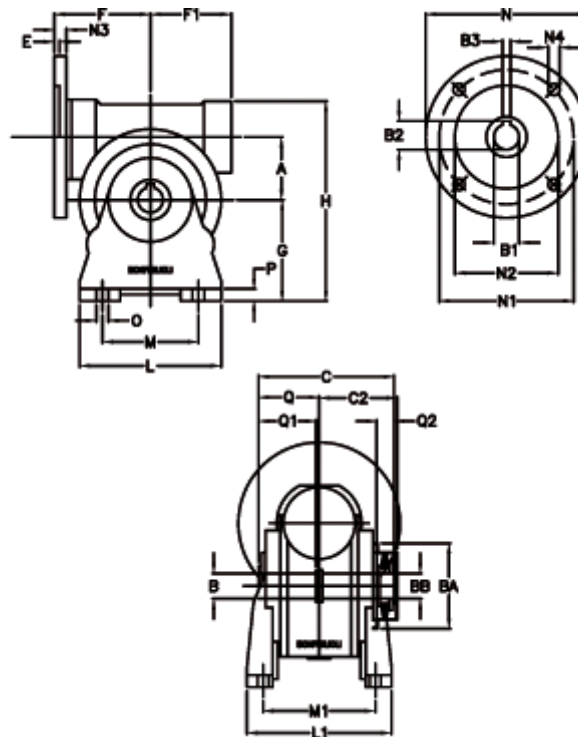

Article number: 390204904522216

Description: Worm Gear with Torque Limiter  
VF 49-L1-A-45 P63B5

## Measures

a = 49.50	C2 = 63,5	L1 = 124.0	O = 8.5
B = 25	Description = VF 49A-xx-63B5	m = 63	P = 12
B1 E7 = 11	E = 3.0	M1 = 98.5	Q = 51.0
B2 = 12.8	F = 70	N = 140	Q1 = 41
B3 H9 = 4	F1 = 63	N1 = 115	Q2 = 15
BA = 63	g = 82	N2 = 95	
BB H7 = 14	H = 162	N3 = 10.5	
C = 105	L = 110	N4 = 9,5	